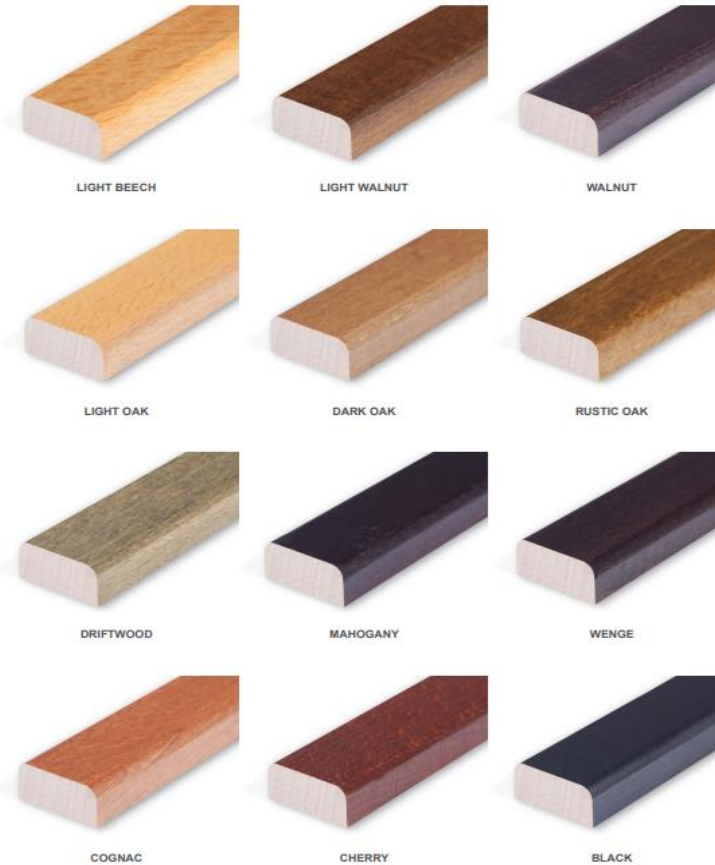

Cortona Deep Button Highchair

Specifications

SKU	600-782
Height (mm)	1100
Width (mm)	505
Depth (mm)	580
Seat Height (mm)	770
QTY Per Pallet	6
Weight	11.10Kg
MOQ	10
Material	Beechwood

FRAME FINISHES

VENETO FAUX LEATHERS